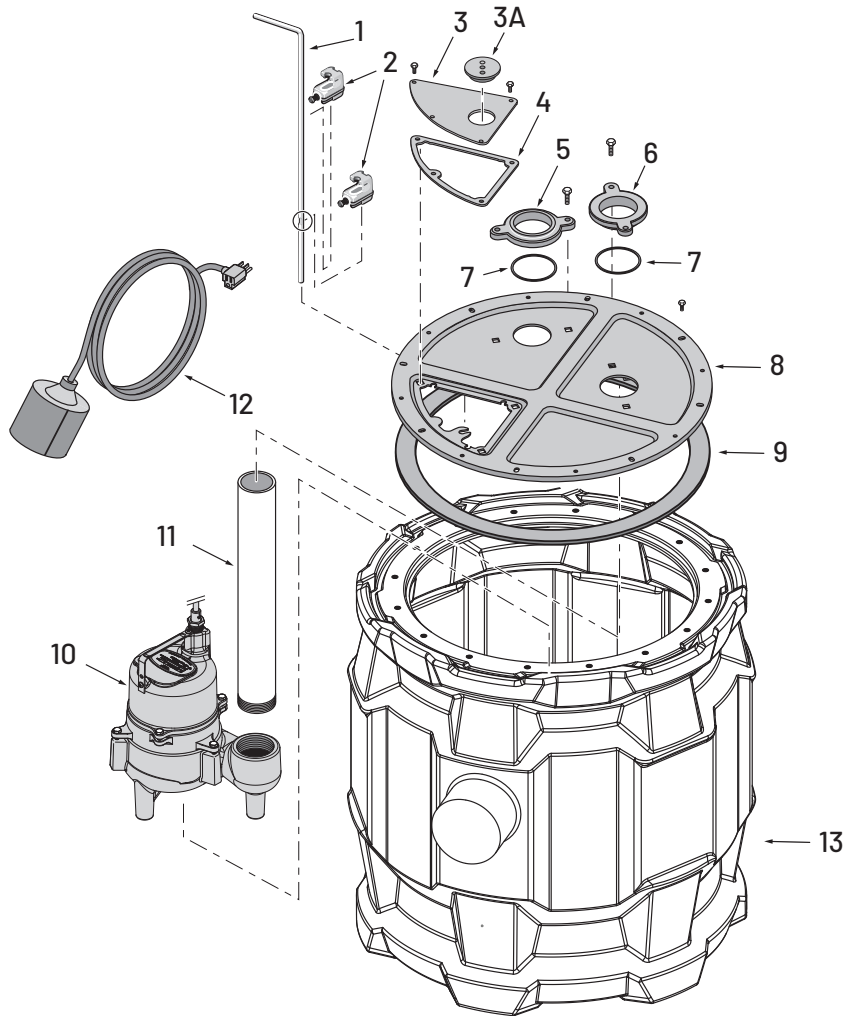

# PARTS LIST

**⚠ WARNING**

**Drowning risk to small children. Do not leave small children unattended near basin if lid is off of basin.**

## Repair Parts - PRE-PLUMBED SYSTEMS

Key No.	Part Description	Qty.	Part No.
1	Float Tree	1	27627B040
2	Cord Clamp	2	27627B041
3	Hatch	1	†
3A	Cord Grommet	1	†
4	Hatch Gasket	1	†
5	Vent Grommet	1	†
6	Discharge Grommet	1	†
7	Square-Cut O-Ring	2	†
8	Cover Assembly (Incl. Key Nos. 3,4,5,6,7,9)	1	27627B020
9	Cover Gasket	1	†
10	Sewage Pump, 4/10 HP (SKV40)	1	SKV40M120
10	Sewage Pump, 1/2 HP (SKV50)	1	SKV50M120-01
11	Discharge Pipe - 2" x 18-3/8" T0E Schedule 80	1	††
12	Wide Angle Float Switch	1	21813B131
13	24"x24" Basin	1	SB24

† Included in cover assembly, Key No. 8.

†† Purchase locally.

SB24NP includes key numbers 1-9 & 13